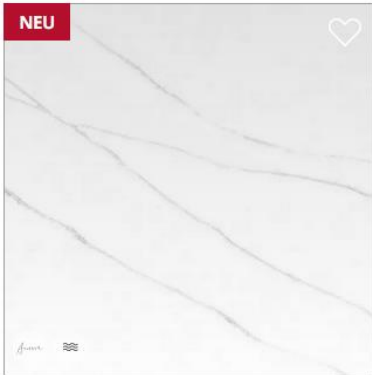

Gravilla Millstone
GM03

Gravilla Charcoal
GM05

Neue HIMACS Dekore 2024/2025

MARMO / AUROR

Aurora Almond
M610

Aurora Calacatta Fiore
M802

Aurora Calacatta Ramo
M803

Aurora Daymoon
M628

Aurora Modern Grey
M626

Aurora Stone Grey
M704

LX Hausys
Authorized distributor
HI·MACS

Neue HIMACS Waschbecken gegossen

Gussbecken Sanitär

Klöpfer
Surfaces

LX Hausys
Authorized distributor

HIMACS